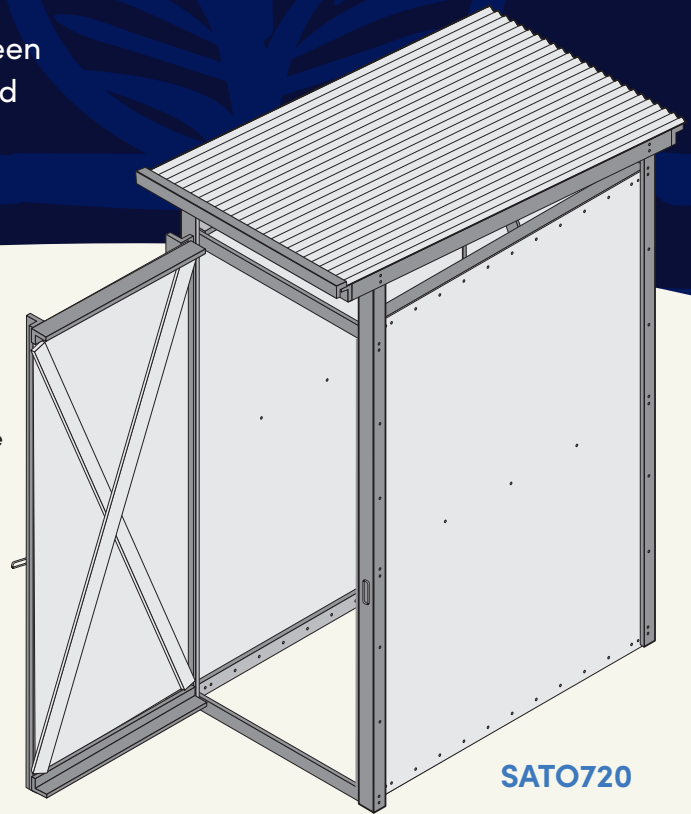

# SATO SUPERSTRUCTURE

Need a toilet solution with added privacy for your latrine? The SATO SuperStructure has been designed to be sturdy, quick-to-assemble, and offers a private, safe and dignified area for individual use.

## BENEFITS

- **Sturdy Construction:** Built from “EcoRenew”, our innovative recycled plastic waste, the SATO SuperStructure is exceptionally robust and durable, ensuring long-term use and reliability.
- **Sustainable:** Made from recycled plastic waste, “EcoRenew” helping to reduce waste, CO2 emissions, and support eco-friendly initiatives.
- **Flat Packed Convenience:** Delivered in a compact, flat-packed form, this toilet building is easy to transport.
- **Quick Assembly:** Engineered for swift and straightforward assembly, the SATO SuperStructure can be assembled with minimal tools required, making it ideal for humanitarian settings.
- **Privacy Guaranteed:** Designed with user comfort in mind, it includes a secure door and well-structured walls that provide full privacy, enhancing the overall user experience. The opaque roof allows the sun to light the building during the daytime.
- **Price on Application.**

## SPECIFICATION

Dimensions:  
1600mm (L) x 900mm (W) x 2200mm (H)

**SATO**  
A BETTER LIFE.  
EVERY DAY.

Installation guide  
<https://we.tl/t>  
For the full SATO portfolio  
Download our Brochure here  
<https://brochure.tl/t>

# SUPERSTRUCTURE

TECHNICAL SPECIFICATIONS AND SHIPPING DETAILS

<b>Skus</b>	<b>SATO720</b>
<b>Weight:</b>	40kg
<b>Dimensions:</b>	1600mm (L) x 900mm (W) x 2200mm (H)
<b>Colour:</b>	Wall: White, Beams: Black, Roof: translucent milky white
<b>Material:</b>	Plastics and iron fixing parts
<b>Shipping details:</b>	FCA, 64units filled in 40ft container, nearest port: Nagoya port.
<b>Lead time:</b>	1 month
<b>MoQ:</b>	Min 64 units
<b>Availability:</b>	Please ask
<b>Price:</b>	POA