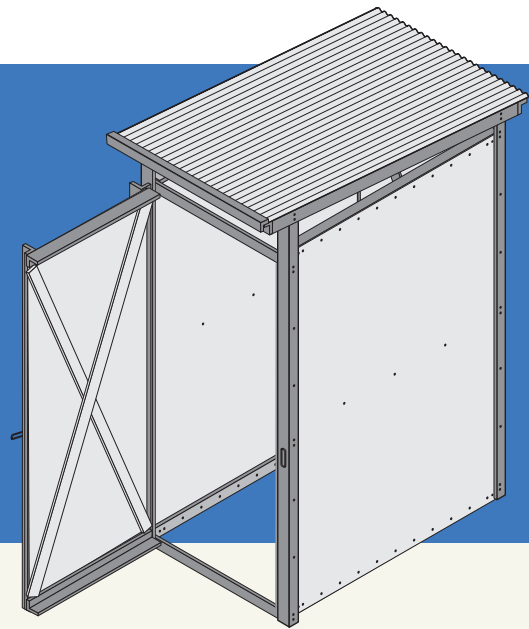

# SATO SUPERSTRUCTURE

Need a toilet solution with added privacy for your latrine? The SATO SuperStructure has been designed to be sturdy, quick-to-assemble, and offers a private, safe and dignified area for individual use.

## BENEFITS

- **Sturdy Construction:** Built from “EcoRenew”, our innovative recycled plastic waste, the SATO SuperStructure is exceptionally robust and durable, ensuring long-term use and reliability.
- **Sustainable:** Made from recycled plastic waste, “EcoRenew” helping to reduce waste, CO2 emissions, and support eco-friendly initiatives.
- **Flat Packed Convenience:** Delivered in a compact, flat-packed form, this toilet building is easy to transport.
- **Quick Assembly:** Engineered for swift and straightforward assembly, the SATO SuperStructure can be assembled with minimal tools required, making it ideal for humanitarian settings.
- **Privacy Guaranteed:** Designed with user comfort in mind, it includes a secure door and well-structured walls that provide full privacy, enhancing the overall user experience. The opaque roof allows the sun to light the building during the daytime.
- **Price on Application.**

## SPECIFICATION

Dimensions:  
1600mm (L) x 900mm (W) x 2200mm (H)

**SATO**  
A BETTER LIFE.  
EVERY DAY.

Installation guide  
<https://we.tl/t>  
For the full SATO portfolio  
Download our Brochure here  
<https://brochure.tl/t>

# SUPERSTRUCTURE

TECHNICAL SPECIFICATIONS AND SHIPPING DETAILS

<b>Skus</b>	<b>SATO720</b>
<b>Weight:</b>	40kg
<b>Dimensions:</b>	1600mm (L) x 900mm (W) x 2200mm (H)
<b>Colour:</b>	Wall: White, Beams: Black, Roof: translucent milky white
<b>Material:</b>	Plastics and iron fixing parts
<b>Shipping details:</b>	FCA, 64units filled in 40ft container, nearest port: Nagoya port.
<b>Lead time:</b>	1 month
<b>MoQ:</b>	Min 64 units
<b>Availability:</b>	Please ask
<b>Price:</b>	POA